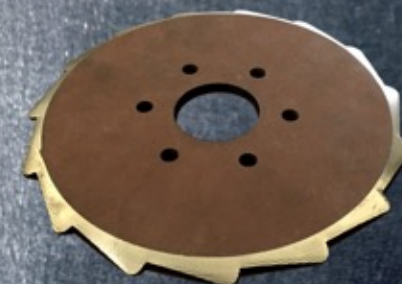

TENGCO

Global Sourcing for Custom Manufactured
Fasteners, Parts & Assemblies

Tengco Knows Agriculture

Our extensive product knowledge helps you reduce in-house inventory and lower product costs. Shown are just a few of the parts Tengco can custom produce for the agriculture industry. Our custom components are used in Irrigation, Planting, Tillage and Harvesting Equipment.

Aluminum Fan
Housing

Aluminum Motor
Fan Blade

Disc Blade

Casted Wheel

Trolley Arm
Assembly

Weldment Cattle Guard
Fence Hinge

Diamond Cut Blade

Pipe Guard

Claw Ring

Rake Casting
Mount

Meat Packing House
Chain Assembly

Casted Agriculture
Spindle

Forged
Mower Bolt

Chain Assembly

Visit us at Tengco.com

714-676-8200 - email sales@tengco.com